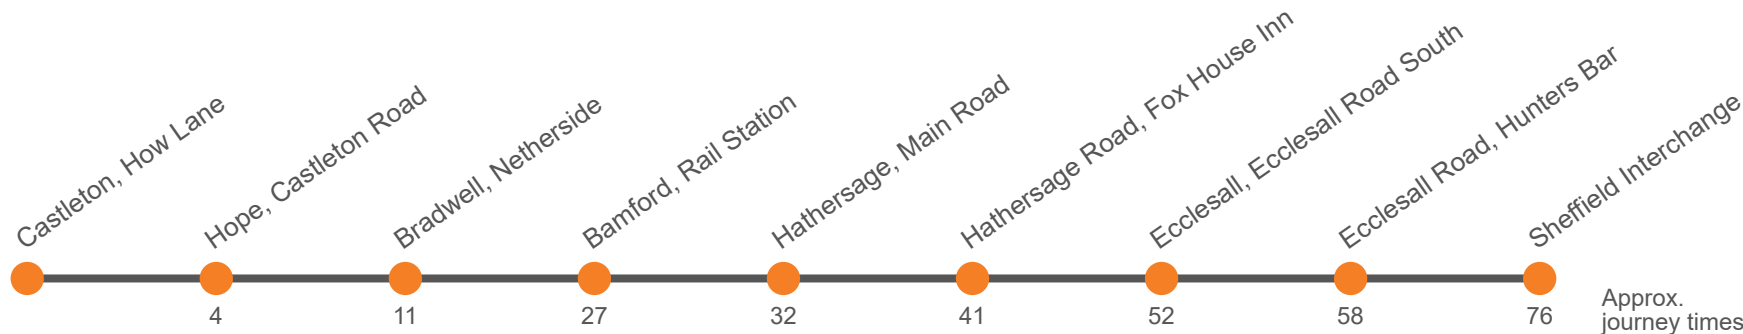

Saturday

Service:	271	272	272	272	272	272	272	272	272	272	272	272	272	272
Operator:	HUL	FM	HUL	FM	HUL	HUL	FM	HUL	FM	HUL	FM	HUL	FM	FM
Castleton, Bus Station	0736	0905	0948	1101	1148	1248	1401	1448	1601	1701	1801	1848	1951	2226
Hope, Post Office	0740	0909	0952	1105	1152	1252	1405	1452	1605	1705	1805	1852	1955	2230
Bradwell, opp Memorial Hall			0959		1159	1259		1459		1716		1859	2002	2237
Bamford Station	0746	0915	1011	1111	1211	1311	1411	1511	1611	1726	1810	1911	2021	2256
Hathersage, Main Road, Bank House	0750	0920	1016	1116	1216	1316	1416	1516	1616	1731	1814	1915	2025	2300
Fox House Inn	0758	0928	1024	1124	1224	1324	1424	...	1624	1739	1822	1923	2033	2308
Ecclesall, Knowle Lane	0808	0940	1036	1136	1236	1336	1436	...	1636	1751	1832	1933	2043	2318
Ecclesall Road, Rustlings Road	0812	0948	1044	1144	1244	1344	1444	...	1644	1759	1835	1936	2046	2321
Royal Hallamshire Hospital, Glossop Rd	0822							...						
Rockingham Street, West Street	0836							...						
Sheffield Interchange, Stop D2	0840	1005	1101	1201	1301	1401	1501	...	1701	1816	1852	1953	2103	2338

FM First
HUL Hulleys

Monday - Saturday Evening and Sunday journeys operated by First are under contract to Derbyshire County Council