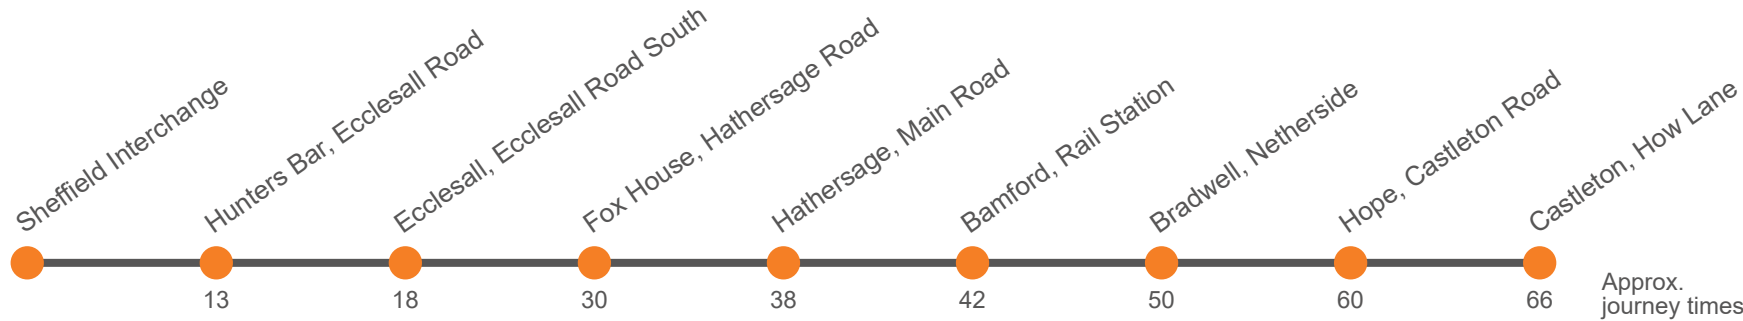

Sunday

Service:	272	272	272	272	272	272	272	272	272	272	272
Operator:	FM	FM	FM	FM	FM	FM	FM	FM	FM	FM	FM
Sheffield Interchange, Stop D2	0851	0951	1051	1151	1251	1351	1451	1551	1651	1851	2136
Hunters Bar, Junction Road	0906	1006	1106	1207	1307	1408	1506	1608	1705	1903	2146
Ecclesall, Knowle Lane	0911	1011	1112	1214	1314	1414	1512	1613	1709	1907	2150
Fox House Inn	0922	1022	1123	1225	1326	1426	1523	1624	1720	1917	2200
Hathersage, Main Road opp George Hotel	0930	1031	1132	1234	1334	1435	1531	1632	1728	1925	2208
Bamford Station	0934	1035	1136	1238	1338	1439	1535	1636	1732	1928	2212
Bradwell, opp Memorial Hall	0942		1144		1346		1543		1740	1936	2220
Hope, Car Park	0953	1043	1155	1246	1357	1447	1554	1644	1750	1948	2231
Castleton, Bus Station	0958	1049	1201	1251	1402	1452	1600	1649	1756	1954	2236

FM First

Monday - Saturday Evening and Sunday journeys operated by First are under contract to Derbyshire County Council